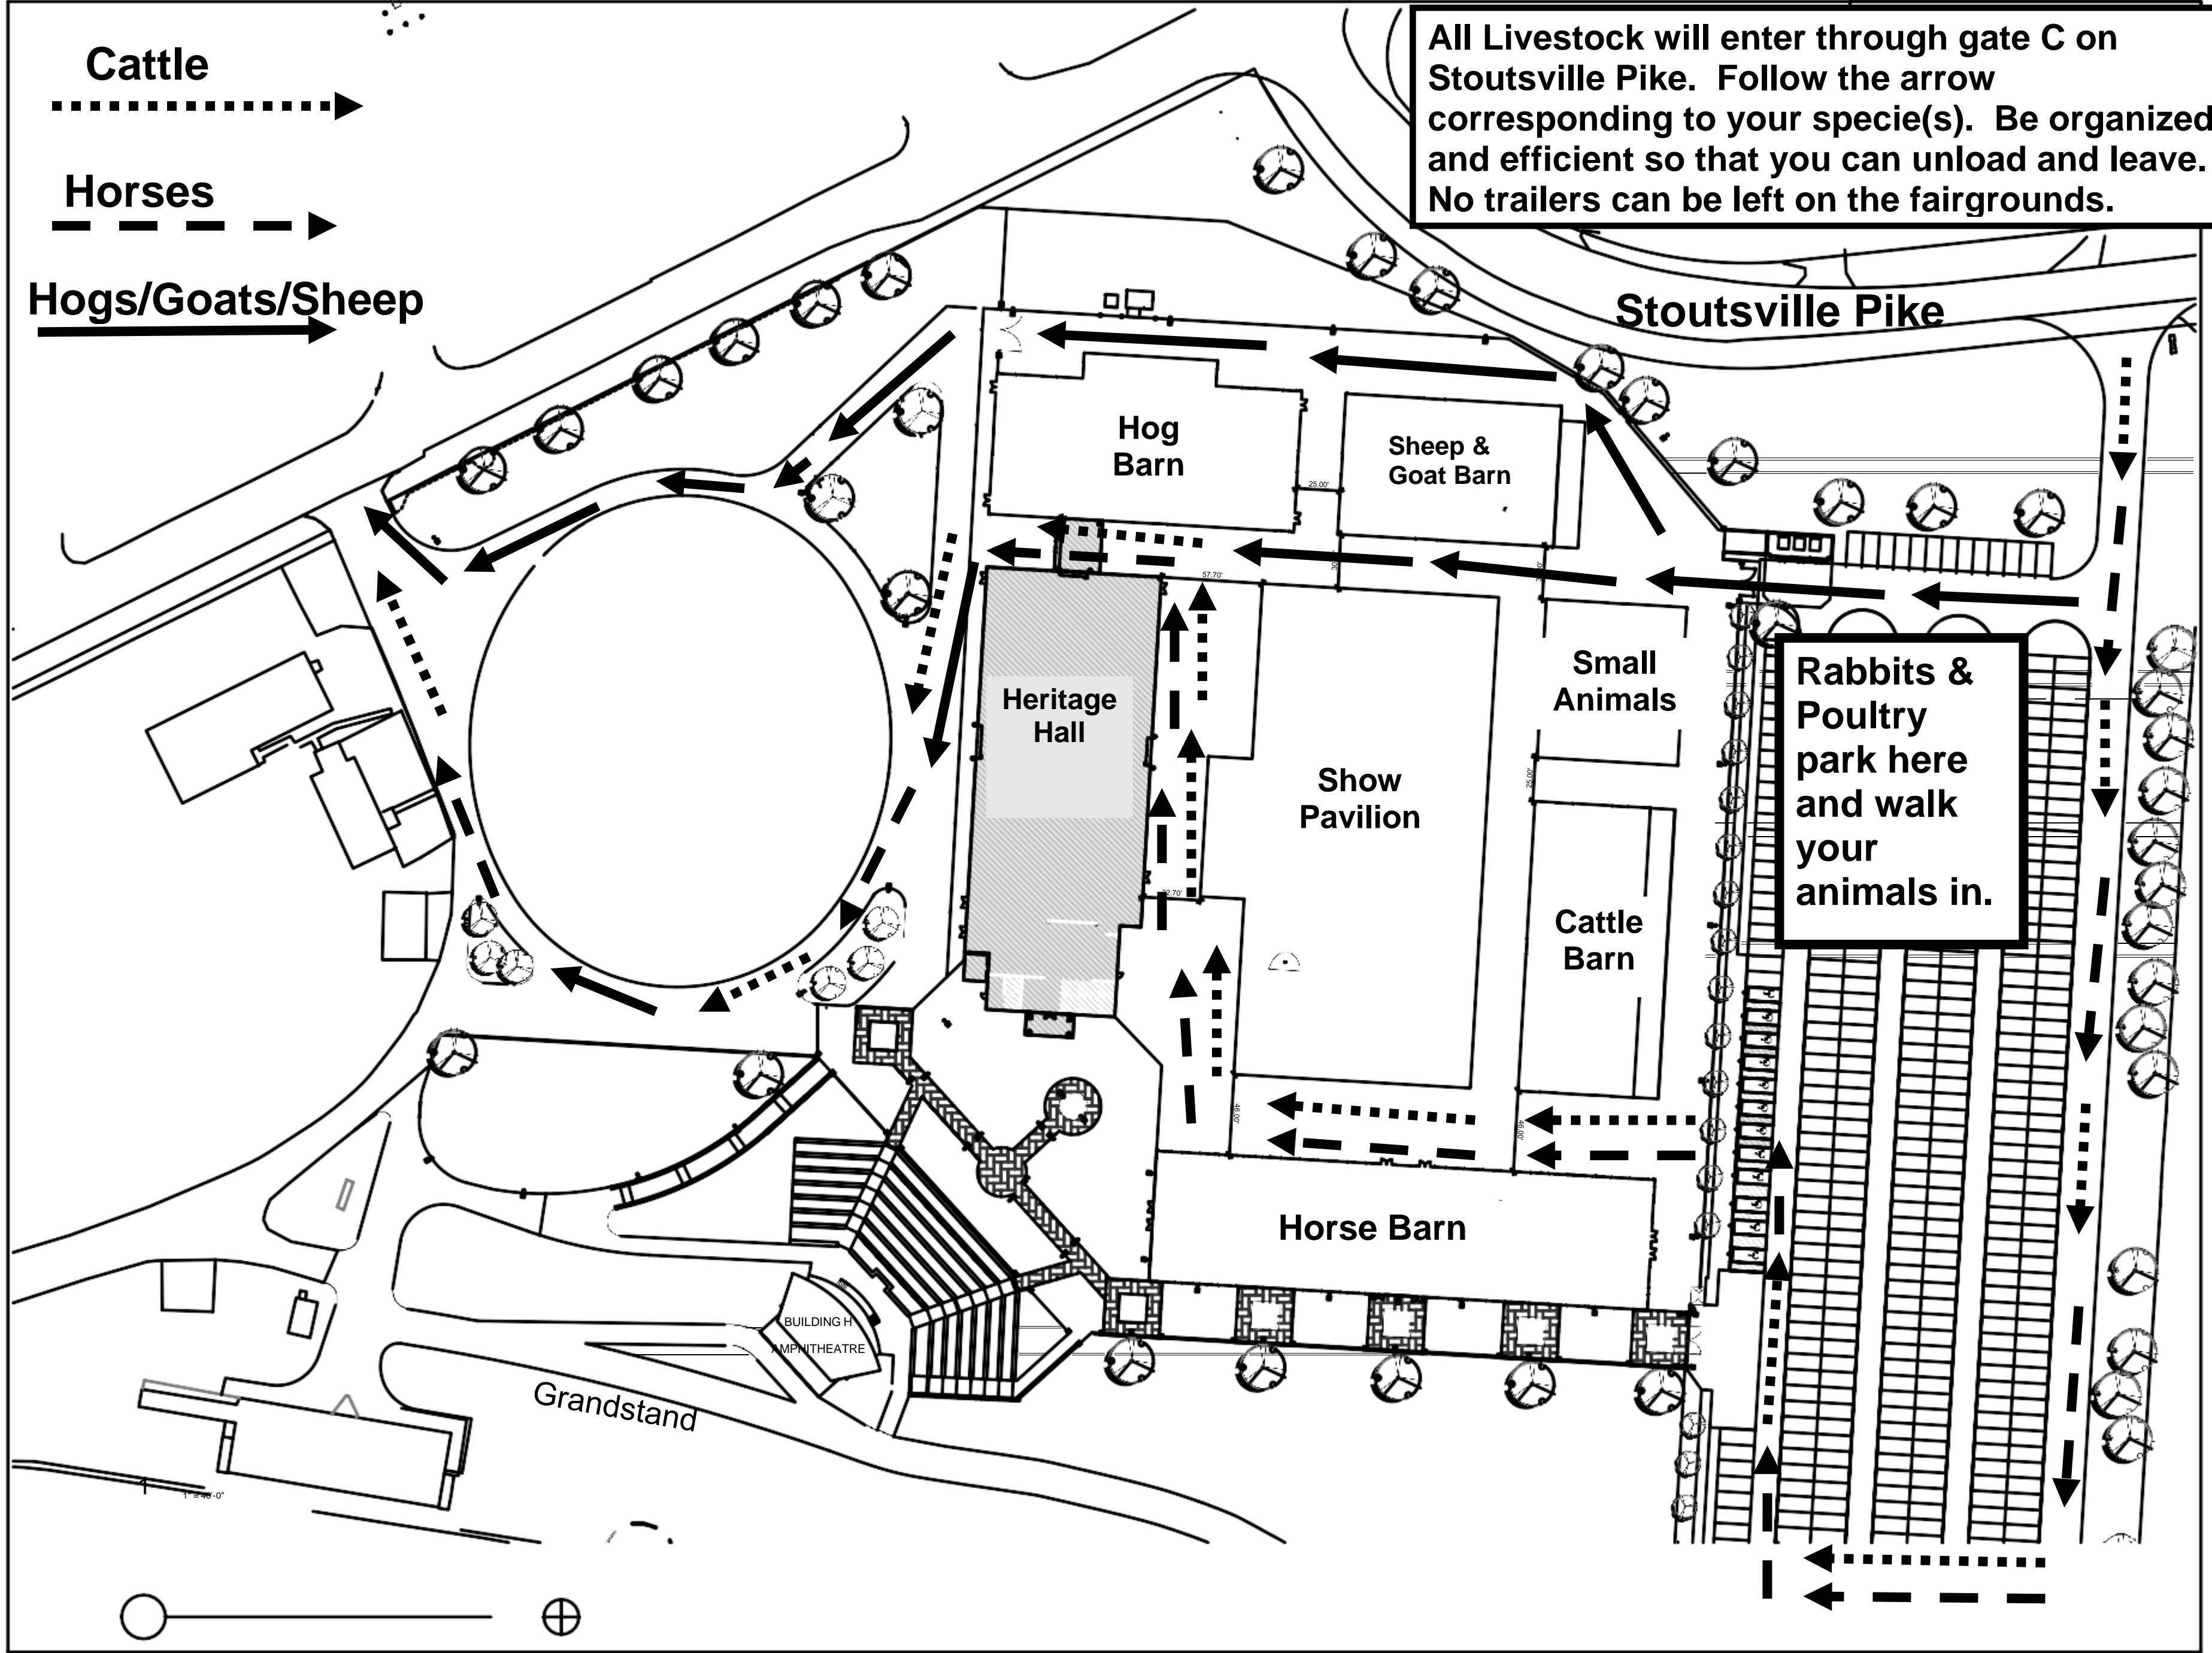

All Livestock will enter through gate C on Stoutsville Pike. Follow the arrow corresponding to your specie(s). Be organized and efficient so that you can unload and leave. No trailers can be left on the fairgrounds.

Cattle
.....→
Horses
- - - - →
Hogs/Goats/Sheep
————→

Rabbits & Poultry park here and walk your animals in.

Hog Barn

Sheep & Goat Barn

Heritage Hall

Show Pavilion

Small Animals

Cattle Barn

Horse Barn

Grandstand

BUILDING H
AMPNITHEATRE

Stoutsville Pike